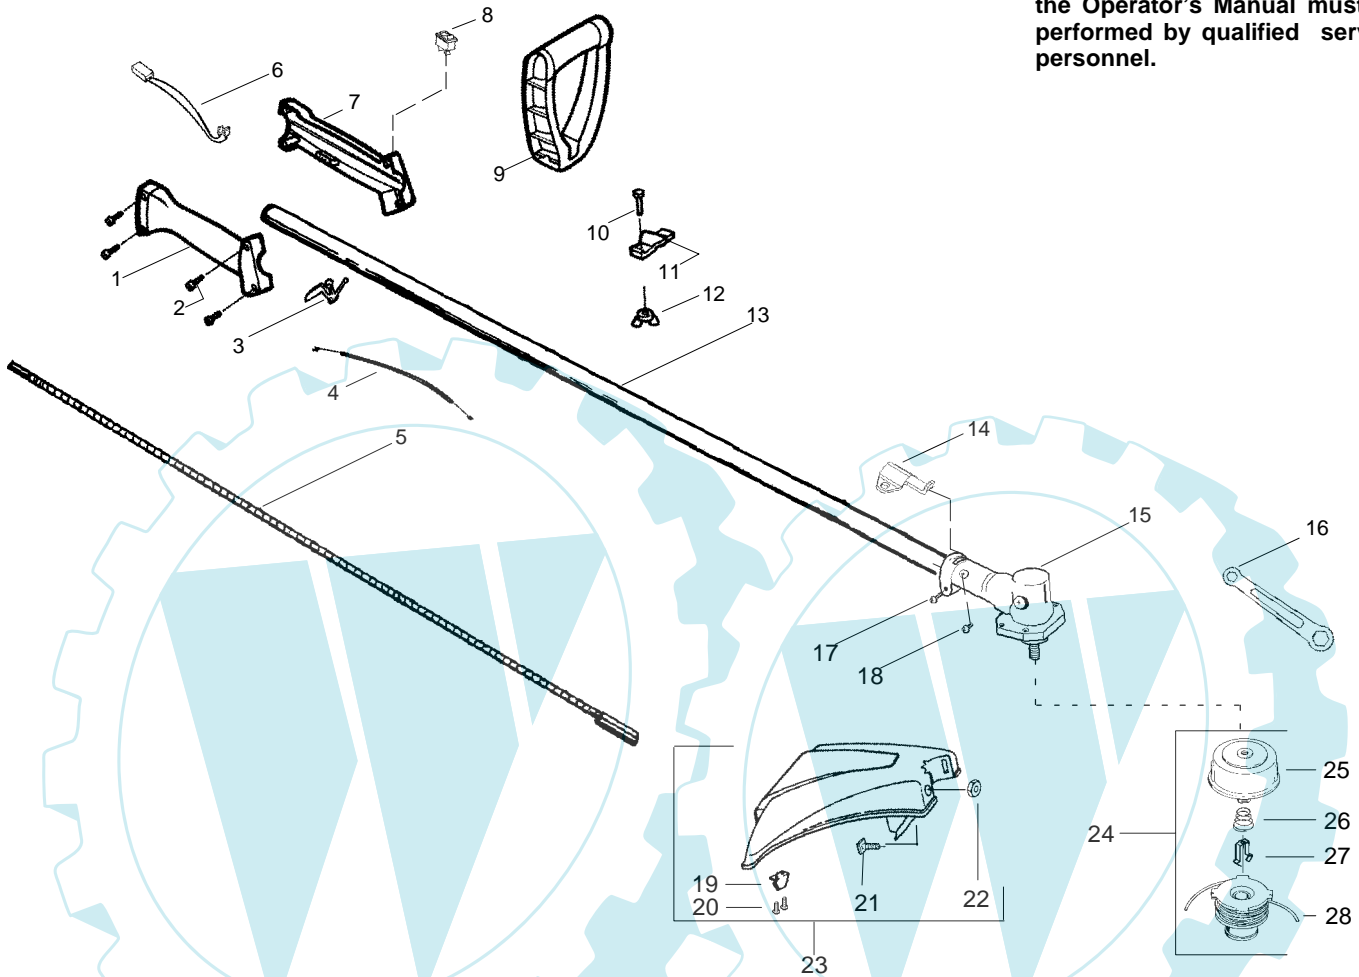

PARTS LIST NO. 530164310		McCULLOCH . PARTS LIST	MODEL(s) Trim Mac 251 SST
DATE 9/25/03	NEW		NOTE: Illustration may differ from actual model due to design changes

⚠ WARNING
All repairs, adjustments and maintenance not described in the Operator's Manual must be performed by qualified service personnel.

Ref.	Part No.	Description	Ref.	Part No.	Description
1.	530069888	Kit-Throttle Hsg. (Right)	18.	530016224	Screw
2.	530016273	Screw-Throttle Hsg.	19.	530052285	Line Limiter
3.	530038682	Trigger	20.	530015966	Screw-Line Limiter
4.	530036744	Assy-Throttle Cable	21.	530015820	Bolt
5.	530096075	Flex-Drive Shaft	22.	530015197	Nut
6.	530054183	Assy-Leadwire	23.	530071804	Kit-Shield Ass'y. (incl. 16,19,20,21,22)
7.	530095382	Throttle Hsg. (Left)	24.	530056498	Assy-Cutting Head (Incl. 25-28)
8.	530069572	Kit-Switch	25.	530095772	Hub Ass'y
9.	530038708	Assist Handle	26.	530053241	Spring
10.	530015820	Bolt	27.	530401957	Clip-Retainer-Head
11.	530094742	Clamp-Handle	28.	530056500	Assy-Spool w/Line
12.	530016152	Wingnut	Not Shown		
13.	530071801	Assy-Drive Shaft Hsg.	----	Operator Manual	
14.	530096067	Bracket-Shield	530164226	(Scan)	
15.	530096068	Assy-Gear Box	530164227	(Euro)	
16.	530056401	Wrench	530056462	Shaft Warning Decal	
17.	530016014	Screw			

✓ = NEW PART NUMBER FOR THIS IPL ★ = REFER TO THE SERVICE REFERENCE INDICATED FOR MORE INFORMATION. (LOCATED AT END OF IPL)

PARTS LIST NO. 530164310		McCULLOCH . PARTS LIST	MODEL(s) Trim Mac 251 SST
DATE 9/25/03	NEW		NOTE: Illustration may differ from actual model due to design changes

↗ = NEW PART NUMBER FOR THIS IPL * = REFER TO THE SERVICE REFERENCE INDICATED FOR MORE INFORMATION. (LOCATED AT END OF IPL)