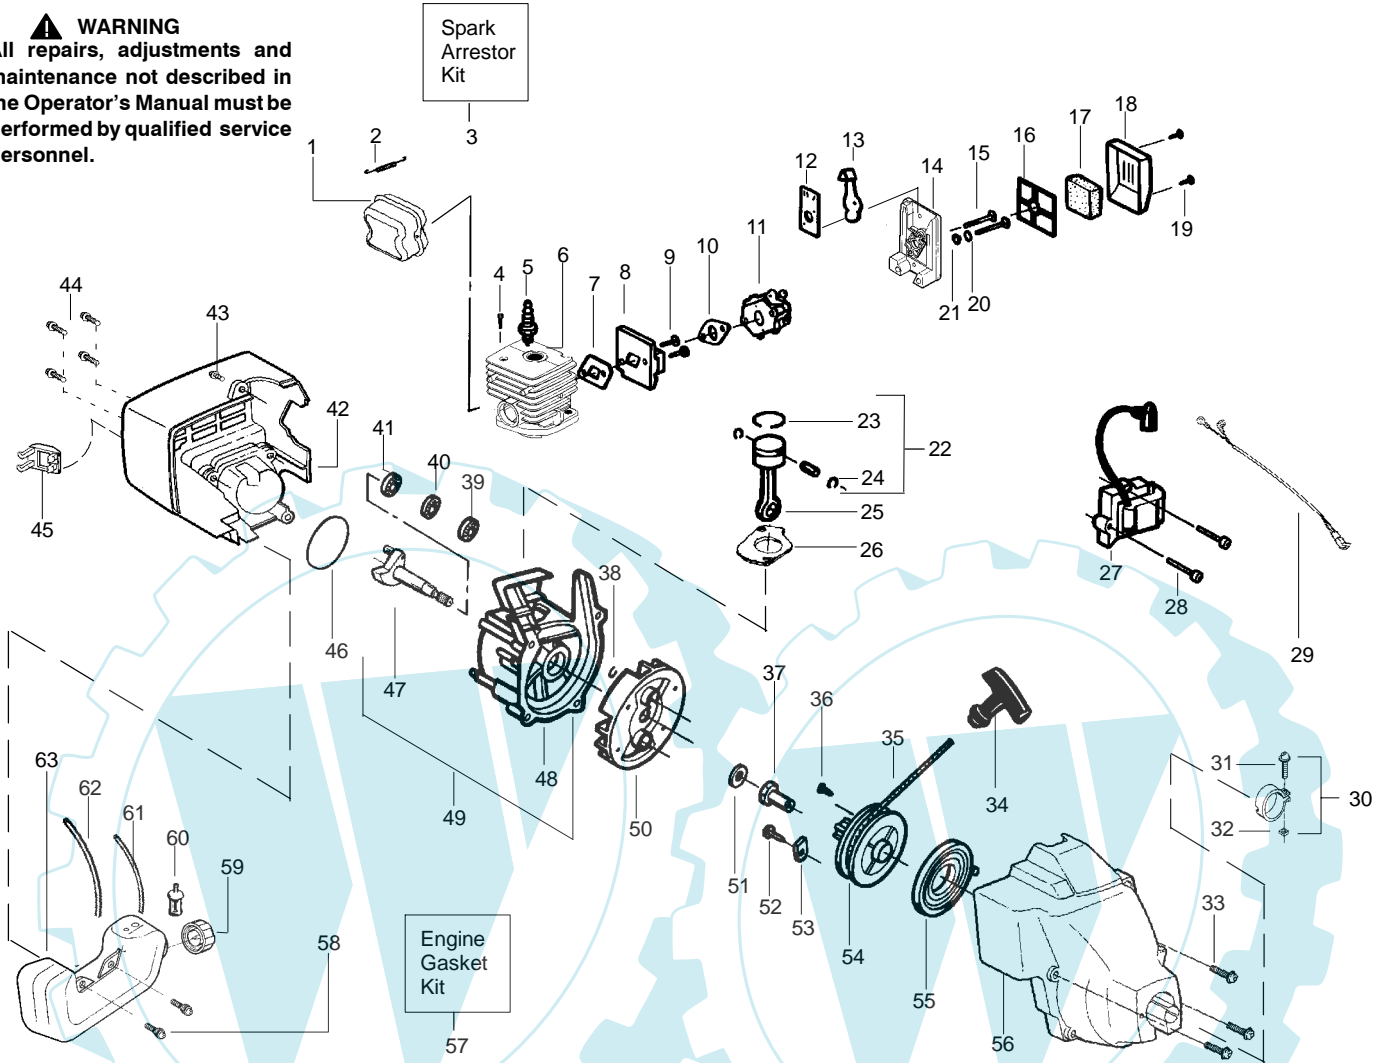

PARTS LIST NO. 530164310		McCULLOCH. PARTS LIST	MODEL(s) Trim Mac 251 SST	
DATE 9/25/03	NEW		NOTE: Illustration may differ from actual model due to design changes	PAGE NO. 2

⚠ WARNING
All repairs, adjustments and maintenance not described in the Operator's Manual must be performed by qualified service personnel.

Ref.	Part No.	Description	Ref.	Part No.	Description	Ref.	Part No.	Description
1.	530071396	Kit - Muffler (incl. 2)	22.	530071357	Kit - Piston	45.	530054536	Guard-Muffler
2.	530042088	Spring-Muffler	23.	530055120	(Incl. 23, 24 & Pin)	46.	530071363	O-Ring-C'case (kit)
3.	530071391	Kit-Spark Arrestor	24.	530015162	Ring-Piston	47.	530054753	Assy-Crankshaft
4.	530015953	Screw-Cylinder	25.	530069945	Retainer-Piston Pin	48.	530071627	Kit-Crankcase
5.	Champion	Spark Plug (RCJ 6Y)	26.	530071363	Kit-Connecting Rod Assy	49.	530071624	(Incl. 39-41)
6.	530071359	Kit-Cylinder	27.	530039163	Gasket-Cylinder (kit)	50.	530069886	Assy-C'case & C'shaft
7.	530071363	Gasket-Cyl/Carb.(kit)	28.	530016357	Module-Ignition	51.	530015828	(Incl. 38,47,48)
8.	530057634	Adaptor-Carb.	29.	530049018	Screw	52.	530015775	Assy-Flywheel
9.	530016014	Screw	30.	530056365	Assy-Switch Wire	53.	530027523	Washer-Flat
10.	530071363	Gasket-Carb.(kit)	31.	530016381	Assy-Nose Cone Clamp	54.	530069400	Screw
11.	530071630	Kit - Carburetor Ass'y (C1U-W7D)	32.	530016382	(Incls. 31 & 32)	55.	530042085	Retainer
Repair kits are not available for this carb. - Please order complete assy.			33.	530015810	Screw-Nose Cone	56.	530071677	Kit-Starter Pulley
12.	530038747	Plate-Choke Mounting	34.	530027569	Nut-Nose Cone	57.	530071363	(Incl. 36)
13.	530038686	Shutter-Choke	35.	530069232	Screw	58.	530016379	Spring-Starter
14.	530052431	Box-Air	36.	530016392	Handle-Starter	59.	530014347	Kit-Fan Hsg. Assy.
15.	530016393	Screw	37.	530038604	Kit - Rope	60.	530095646	Kit-Engine Gasket
16.	530036569	Plate - Filter Support	38.	530015941	Screw	61.	530069247	(Incl. 7,10,26,46)
17.	530036575	Foam-Air Filter	39.	530055728	Coupling-Drive	62.	530069216	Retainer-Fuel Tank
18.	530036568	Cover-Air Filter	40.	530019264	Retain. Ring-C'shaft	63.	530049296	Assy-Fuel Cap w/ret.
19.	530016349	Screw	41.	530032125	Bearing-Outer			Assy-Fuel Pickup
20.	530015852	Spacer-Choke	42.	530057026	Seal-C'case			Kit-Fuel Line (Small)
21.	530015254	Washer	43.	530015934	Bearing-Inner			Kit-Fuel Line (Large)
			44.	530015810	Shroud-Rear			Assy-Fuel Tank (Incl. cap, fuel line, filter)
					Screw			

↗ = NEW PART NUMBER FOR THIS IPL   * = REFER TO THE SERVICE REFERENCE INDICATED FOR MORE INFORMATION. (LOCATED AT END OF IPL)